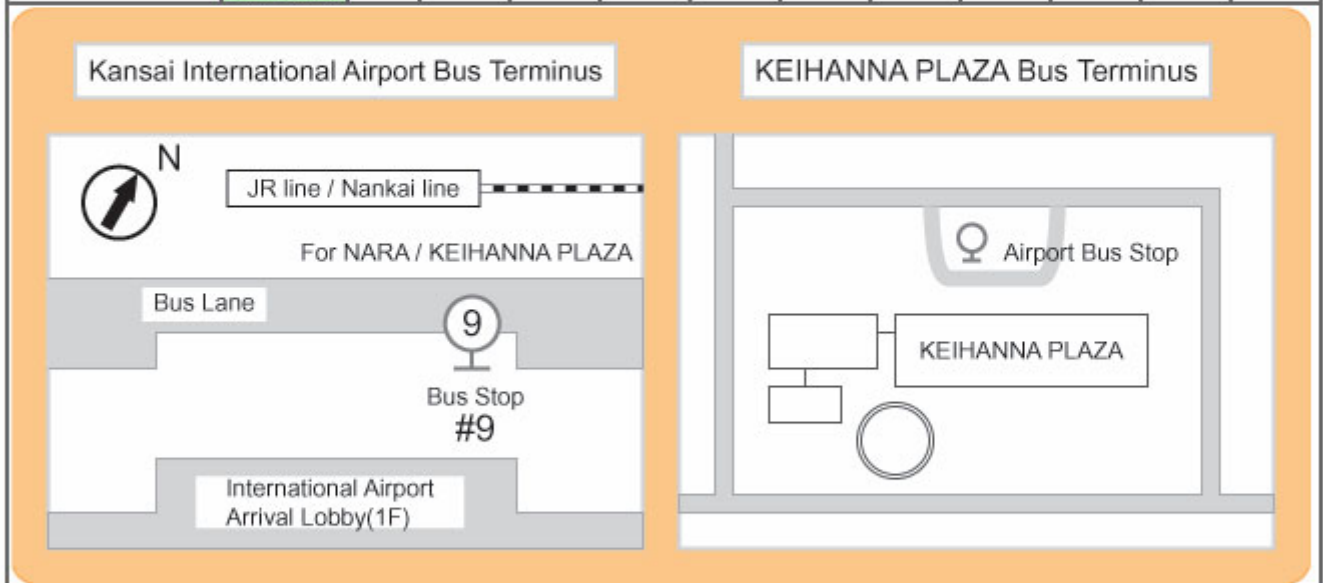

KIX ↔ KEIHANNA PLAZA

Kansai International Airport (KIX)

whereabout		#1	#2	#3	#4	#5	#6	#7	#8	#9	#10	#11
for KEIHANNA PLAZA	KIX depature time	7:20	8:20	9:20	10:20	13:20	14:10	15:10	16:10	18:10	19:10	20:10
	KHN arrival time	9:00	10:00	11:00	12:00	15:00	15:50	16:50	17:50	19:50	20:50	21:50

KEIHANNA PLAZA (KHN)

whereabout		#1	#2	#3	#4	#5	#6	#7	#8	#9	#10	#11
for Kansai International Airport	KHN depature time	5:50	6:50	7:50	9:50	10:50	11:50	12:40	15:40	16:40	17:40	18:40
	KIX arrival time	7:30	8:25	9:30	11:30	12:30	13:30	14:20	17:20	18:20	19:20	20:20