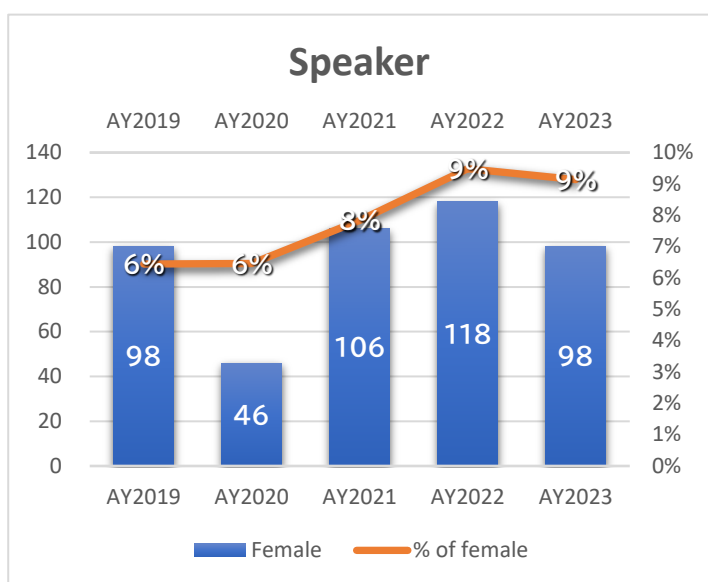

Data on female researchers in International Joint Usage /Research Center

Research Institute for Mathematical Sciences

Participant	AY2019	AY2020	AY2021	AY2022	AY2023
Female	282	188	482	493	361
% of female	7%	7%	6%	9%	9%
Male	3,848	2,752	6,255	5,050	3,725
Total	4,130	2,940	6,737	5,543	4,086

Speaker	AY2019	AY2020	AY2021	AY2022	AY2023
Female	98	46	106	118	98
% of female	6%	6%	8%	9%	9%
Male	1,350	1,420	541	1,126	974
Total	1,518	587	1,123	1,244	1,072

Principal Researcher	AY2019	AY2020	AY2021	AY2022	AY2023
Female	3	3	3	7	8
% of female	6%	3%	3%	6%	8%
Male	80	88	89	104	92
Total	91	92	105	111	100

*In 2020,2021, due to COVID-19, the number of in-person meetings decreased, and online increased instead.