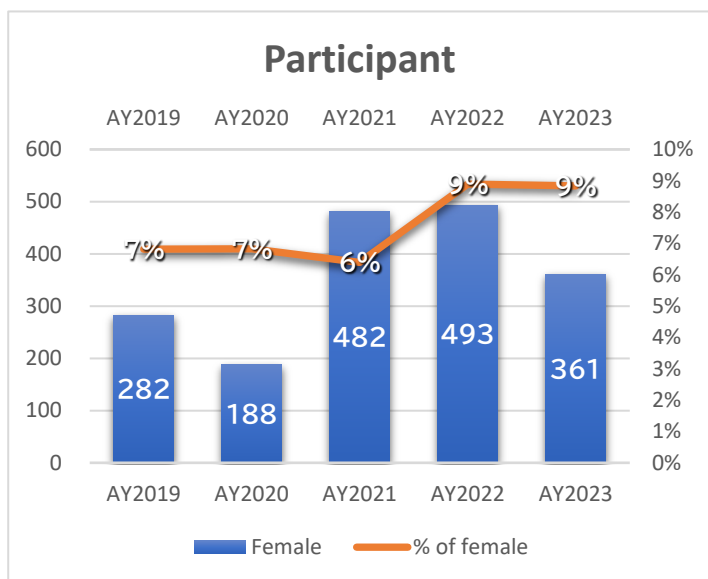

Data on female researchers in International Joint Usage /Research Center

Research Institute for Mathematical Sciences

Participant	AY2019	AY2020	AY2021	AY2022	AY2023
Female	282	188	482	493	361
% of female	7%	7%	6%	9%	9%
Male	3,848	2,752	6,255	5,050	3,725
Total	4,130	2,940	6,737	5,543	4,086

Speaker	AY2019	AY2020	AY2021	AY2022	AY2023
Female	98	46	106	118	98
% of female	6%	6%	8%	9%	9%
Male	1,350	1,420	541	1,126	974
Total	1,518	587	1,123	1,244	1,072

Principal Researcher	AY2019	AY2020	AY2021	AY2022	AY2023
Female	3	3	3	7	8
% of female	6%	3%	3%	6%	8%
Male	80	88	89	104	92
Total	91	92	105	111	100

*In 2020,2021, due to COVID-19, the number of in-person meetings decreased, and online increased instead.