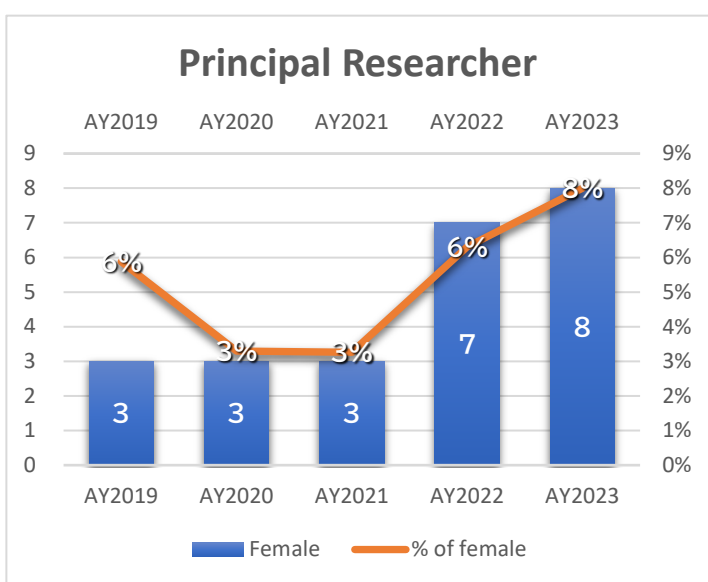

Data on female researchers in International Joint Usage /Research Center

Research Institute for Mathematical Sciences

Participant	AY2019	AY2020	AY2021	AY2022	AY2023
Female	282	188	482	493	361
% of female	7%	7%	6%	9%	9%
Male	3,848	2,752	6,255	5,050	3,725
Total	4,130	2,940	6,737	5,543	4,086

Speaker	AY2019	AY2020	AY2021	AY2022	AY2023
Female	98	46	106	118	98
% of female	6%	6%	8%	9%	9%
Male	1,350	1,420	541	1,126	974
Total	1,518	587	1,123	1,244	1,072

Principal Researcher	AY2019	AY2020	AY2021	AY2022	AY2023
Female	3	3	3	7	8
% of female	6%	3%	3%	6%	8%
Male	80	88	89	104	92
Total	91	92	105	111	100

*In 2020,2021, due to COVID-19, the number of in-person meetings decreased, and online increased instead.